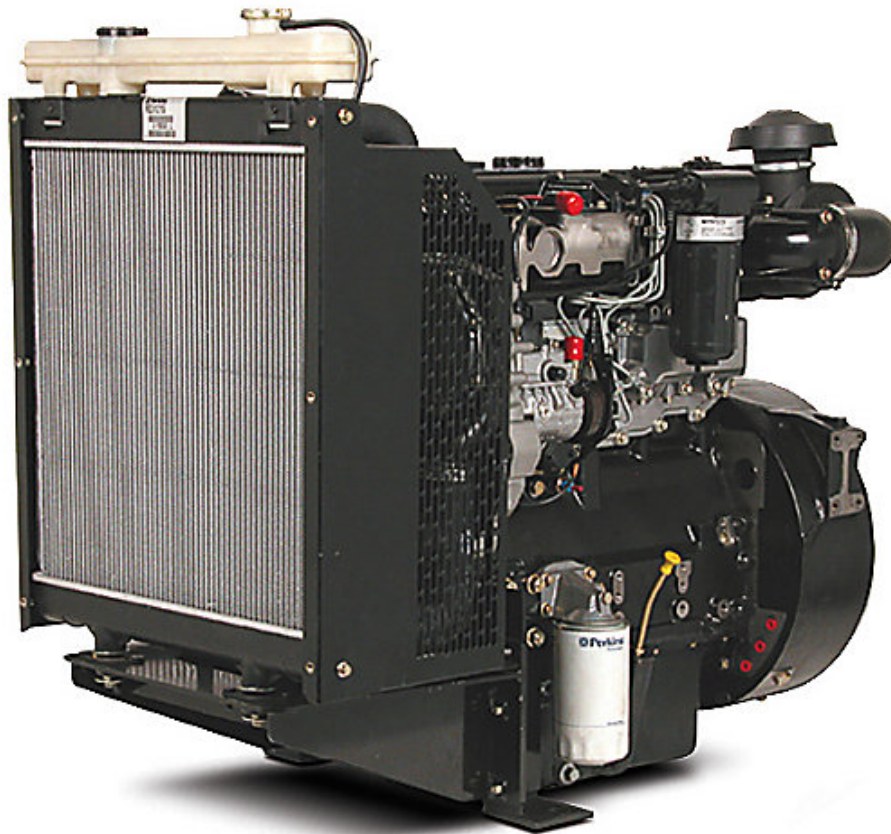

# 1104D-44TG1

## Product Images

## Additional Information

---

Standby Rating in Kw	55 kWe
Speed	2200 rev/min
Number of cylinders	4
Bore	105 mm
Race	127 mm
Displacement	4.4
Combustion	Direct injection
Compression	16.2
Direction of rotation	Clockwise looking at the flywheel
Weight	303 kg
Width	663 mm
Height	528 mm
Depth	597 mm
Max Power	69 kW
Emissions Tier	3