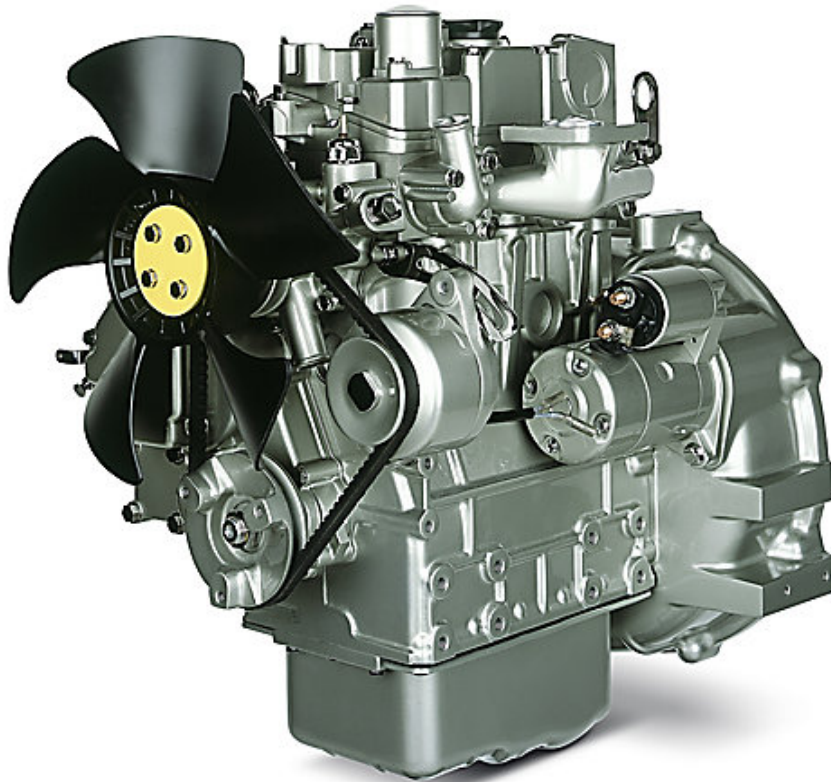

403F-07

Product Images

Additional Information

Speed	2200.0 rev/min
Number of cylinders	3
Bore	67 mm
Race	72 mm
Displacement	0.76 L
Combustion	Indirect injection injection
Compression	23.5:1
Direction of rotation	Counterclockwise
Weight	71 kg
Width	480 mm
Height	371 mm
Depth	528 mm
Max Power	11.8 hp
Max Power	8.8 kW
Power Node	0 to 25.5hp
Emissions Tier	4f