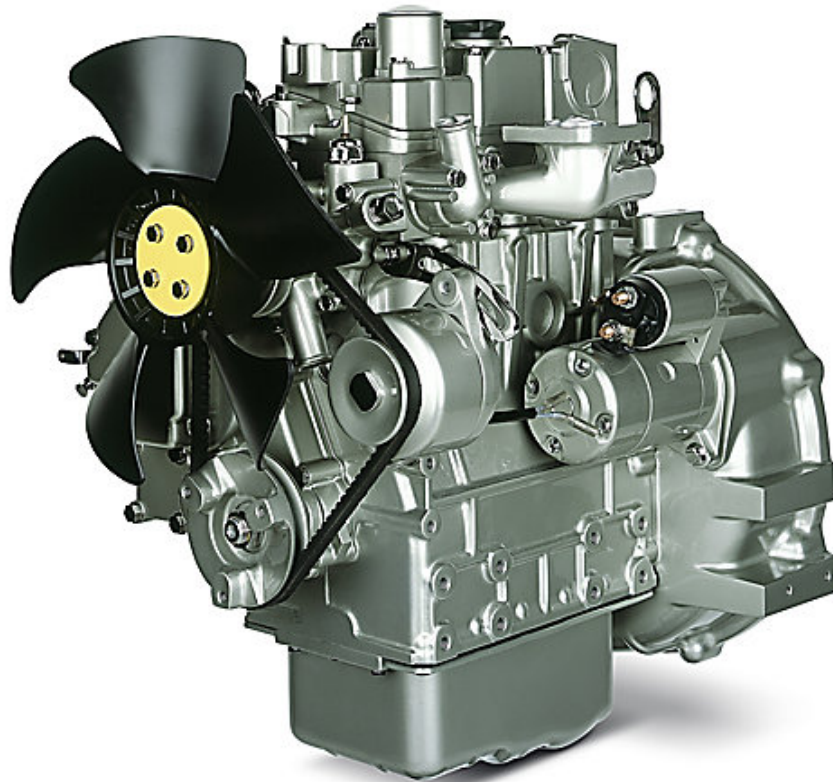

403J-07

Product Images

Additional Information

Speed	2200-3600 rev/min
Number of cylinders	3
Bore	67 mm
Race	72 mm
Displacement	0.7 L
Combustion	Mechanical indirect injection
Compression	23.5:1
Direction of rotation	Counterclockwise
Weight	87 kg
Width	442 mm
Height	630 mm
Depth	645 mm
Max Power	17.84 hp
Max Power	13.3 kW
Power Node	0 to 25.5hp
Emissions Tier	4f/V