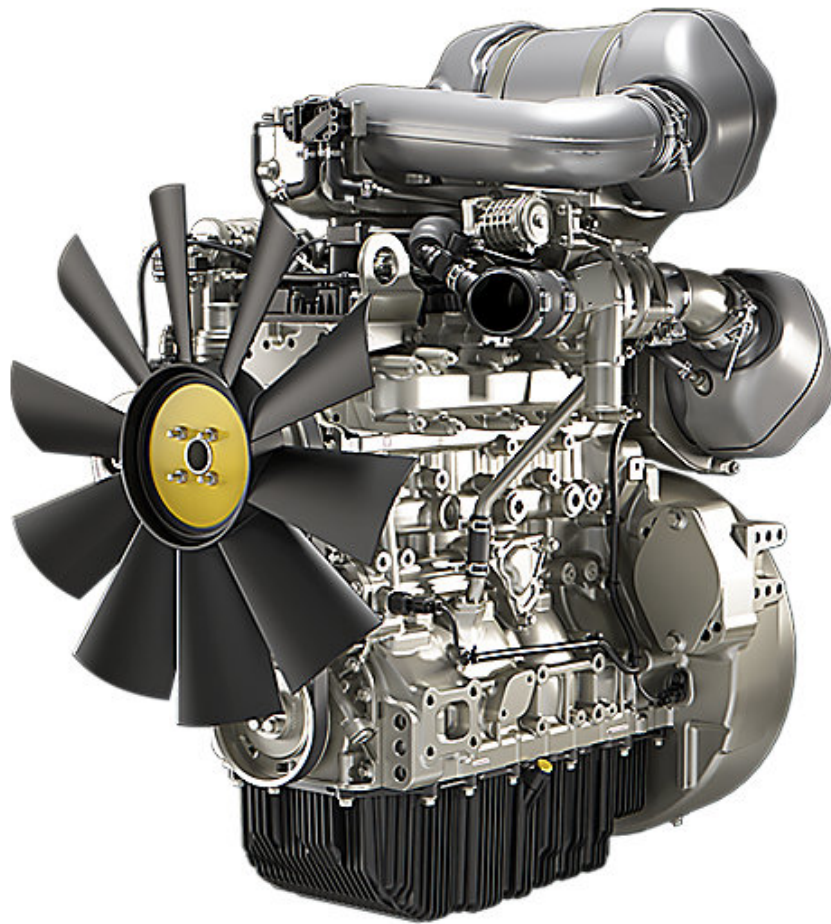

904J-E36TA

Product Images

Additional Information

Speed	2000-2400 rev/min
Number of cylinders	4
Bore	98 mm
Race	120 mm
Displacement	44350 L
Combustion	Direct injection
Compression	17:1
Direction of rotation	Counterclockwise
Weight	381 kg
Width	564 mm
Height	787 mm
Depth	667 mm
Max Power	134.1 hp
Max Power	100 kW
Power Node	75 to 173hp
Emissions Tier	4f/V