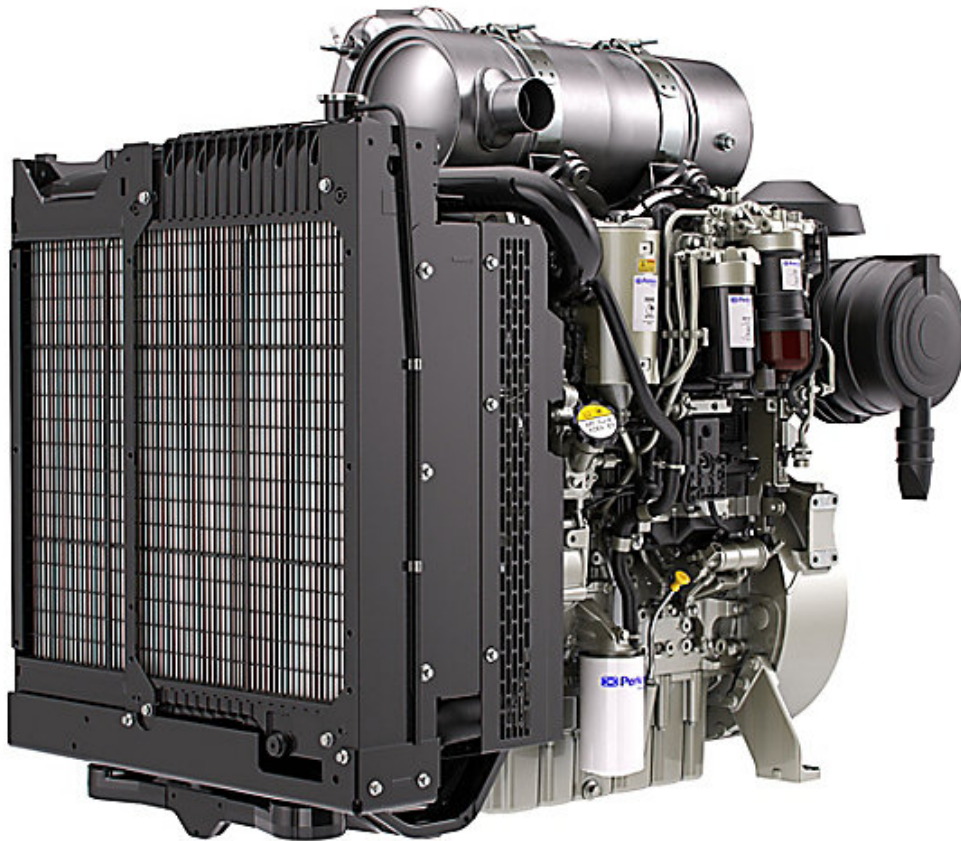

1204F-E44TA

Product Images

Additional Information

Speed	2200.0 rev/min
Number of cylinders	4
Bore	105 mm
Race	127 mm
Displacement	4.4
Combustion	Direct injection
Compression	16.5:1
Direction of rotation	Counterclock wise
Weight	670 kg
Width	819 mm
Height	1215 mm
Depth	1433 mm
Max Power	147.65 hp
Max Power	110.1 kW
Power Node	75 to 173hp
Emissions Tier	4f