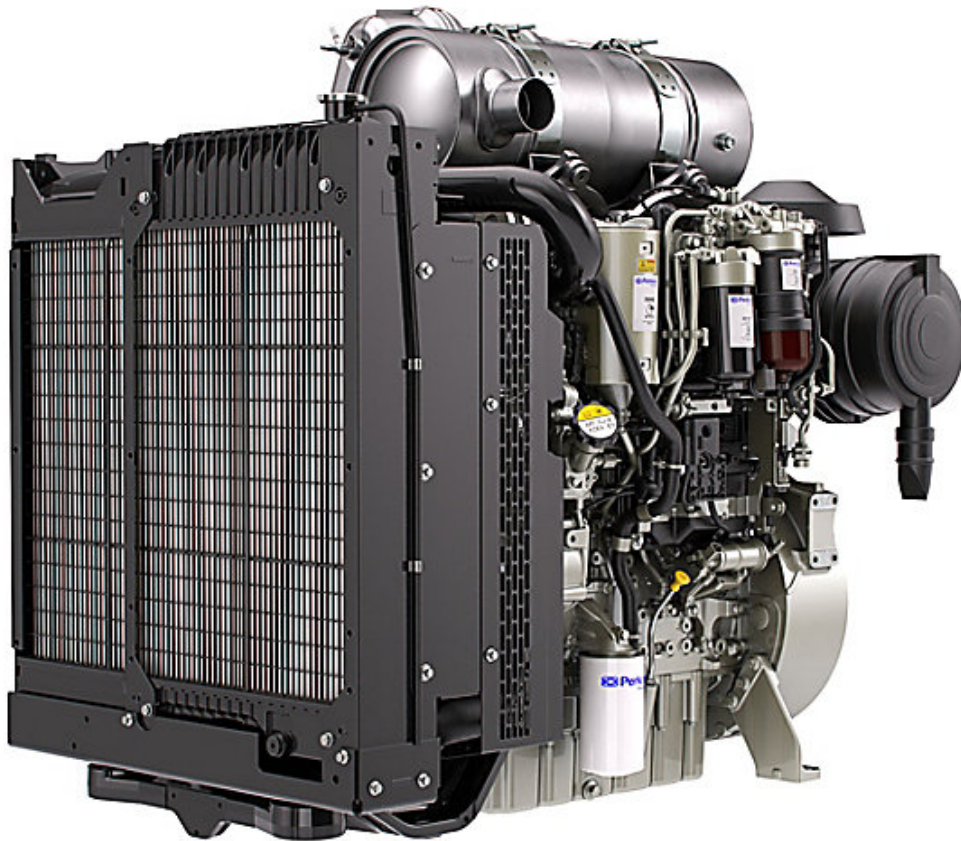

1204J-E44TA

Product Images

Additional Information

Speed	2200.0 rev/min
Number of cylinders	4
Bore	105 mm
Race	127 mm
Displacement	4.4
Combustion	Direct injection
Compression	16.5:1
Direction of rotation	Counterclock wise
Weight	691 kg
Width	835 mm
Height	1289 mm
Depth	1450 mm
Max Power	147.51 hp
Max Power	110 kW
Power Node	75 to 173hp
Emissions Tier	4f/V