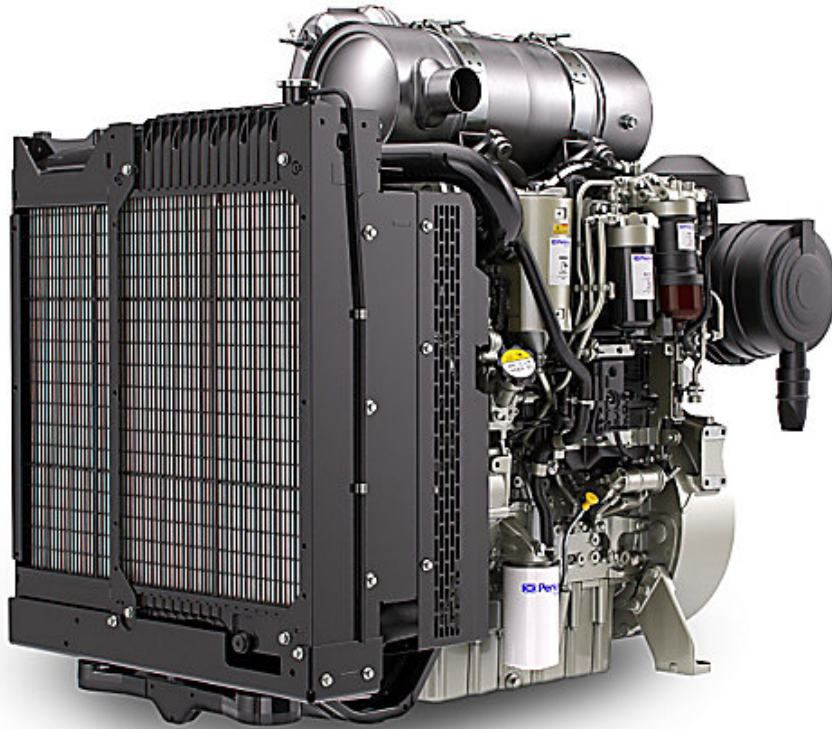

# 1204F-E44TTA

## Product Images

## Additional Information

---

Speed	2200.0 rev/min
Number of cylinders	4
Bore	105 mm
Race	127 mm
Displacement	4.4
Combustion	Direct injection
Compression	16.5:1
Direction of rotation	Counterclock wise
Weight	700 kg
Width	870 mm
Height	1280 mm
Depth	1455 mm
Max Power	173.53 hp
Max Power	129.4 kW
Power Node	75 to 173hp
Emissions Tier	4f