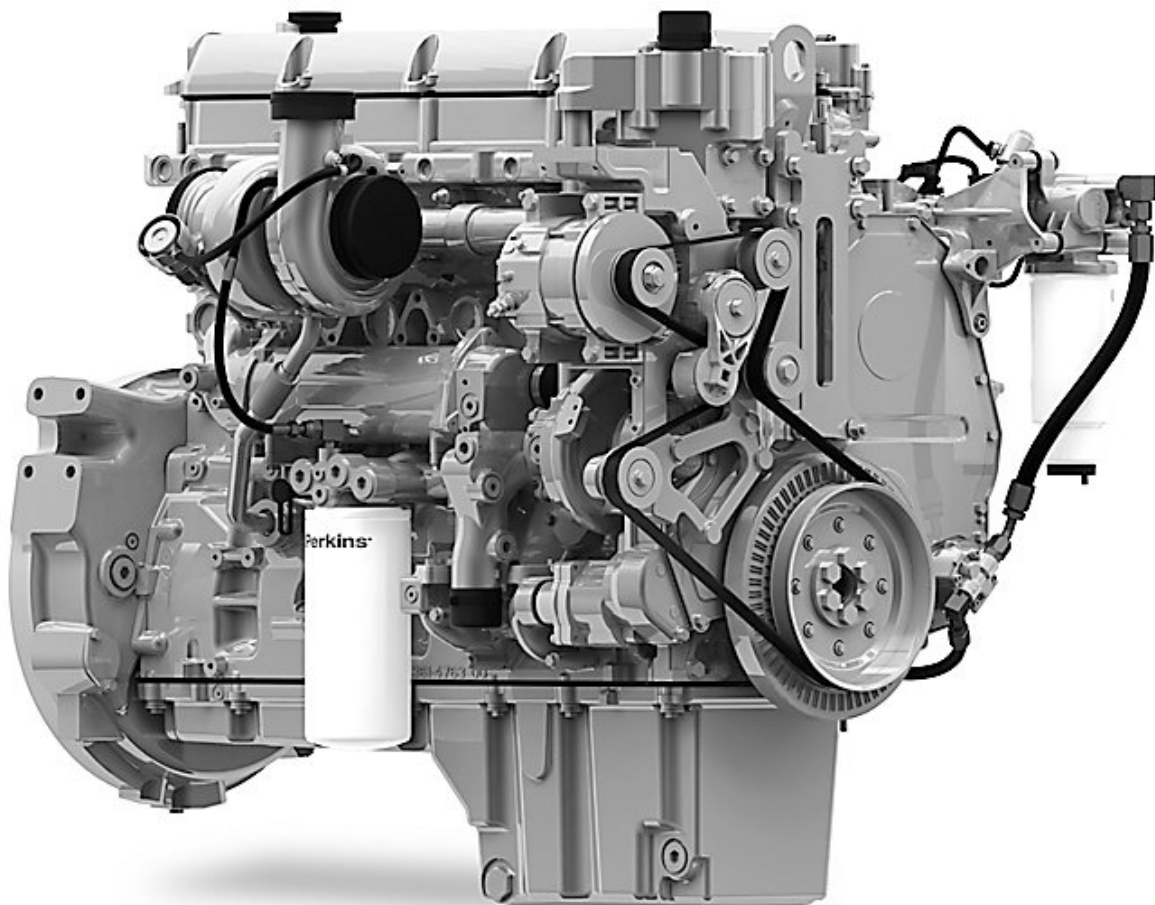

2406J-E13TA

Product Images

Additional Information

| | |
|-----------------------|-------------------|
| Speed | 1800-2100 rev/min |
| Number of cylinders | 6 |
| Bore | 130 mm |
| Race | 157 mm |
| Displacement | 44328 |
| Combustion | Direct injection |
| Compression | 15.8:1 |
| Direction of rotation | Counterclock wise |
| Weight | 1125 kg |
| Width | 994 mm |
| Height | 1134 mm |
| Depth | 1274 mm |
| Max Power | 576.64 hp |
| Max Power | 430 kW |
| Power Node | 174 to 751hp |
| Emissions Tier | 4f/V |